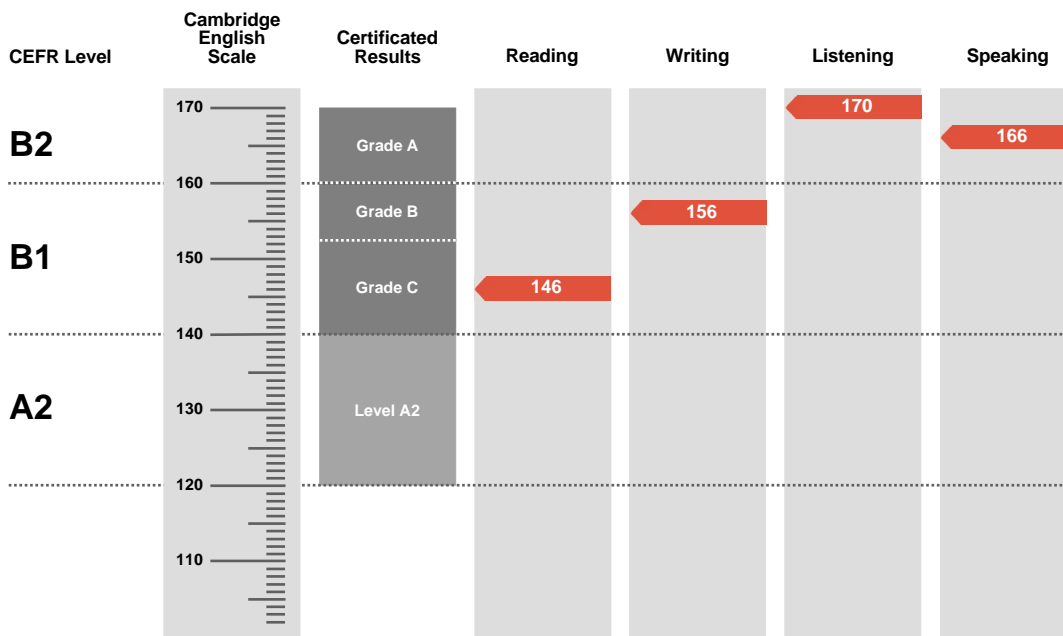

Overall Score

160

CEFR Level

B2

Preliminary is an examination targeted at Level B1 in the Council of Europe's Common European Framework of Reference.

Candidates achieving Grade A (between 160 and 170 on the Cambridge English Scale) receive a certificate stating that they have demonstrated ability at Level B2. Candidates achieving Grade B or Grade C (between 140 and 159 on the Cambridge English Scale) receive a certificate at Level B1.

Candidates whose performance is below Level B1, but falls within Level A2 (between 120 and 139 on the Cambridge English Scale), receive a certificate stating that they have demonstrated ability at Level A2.